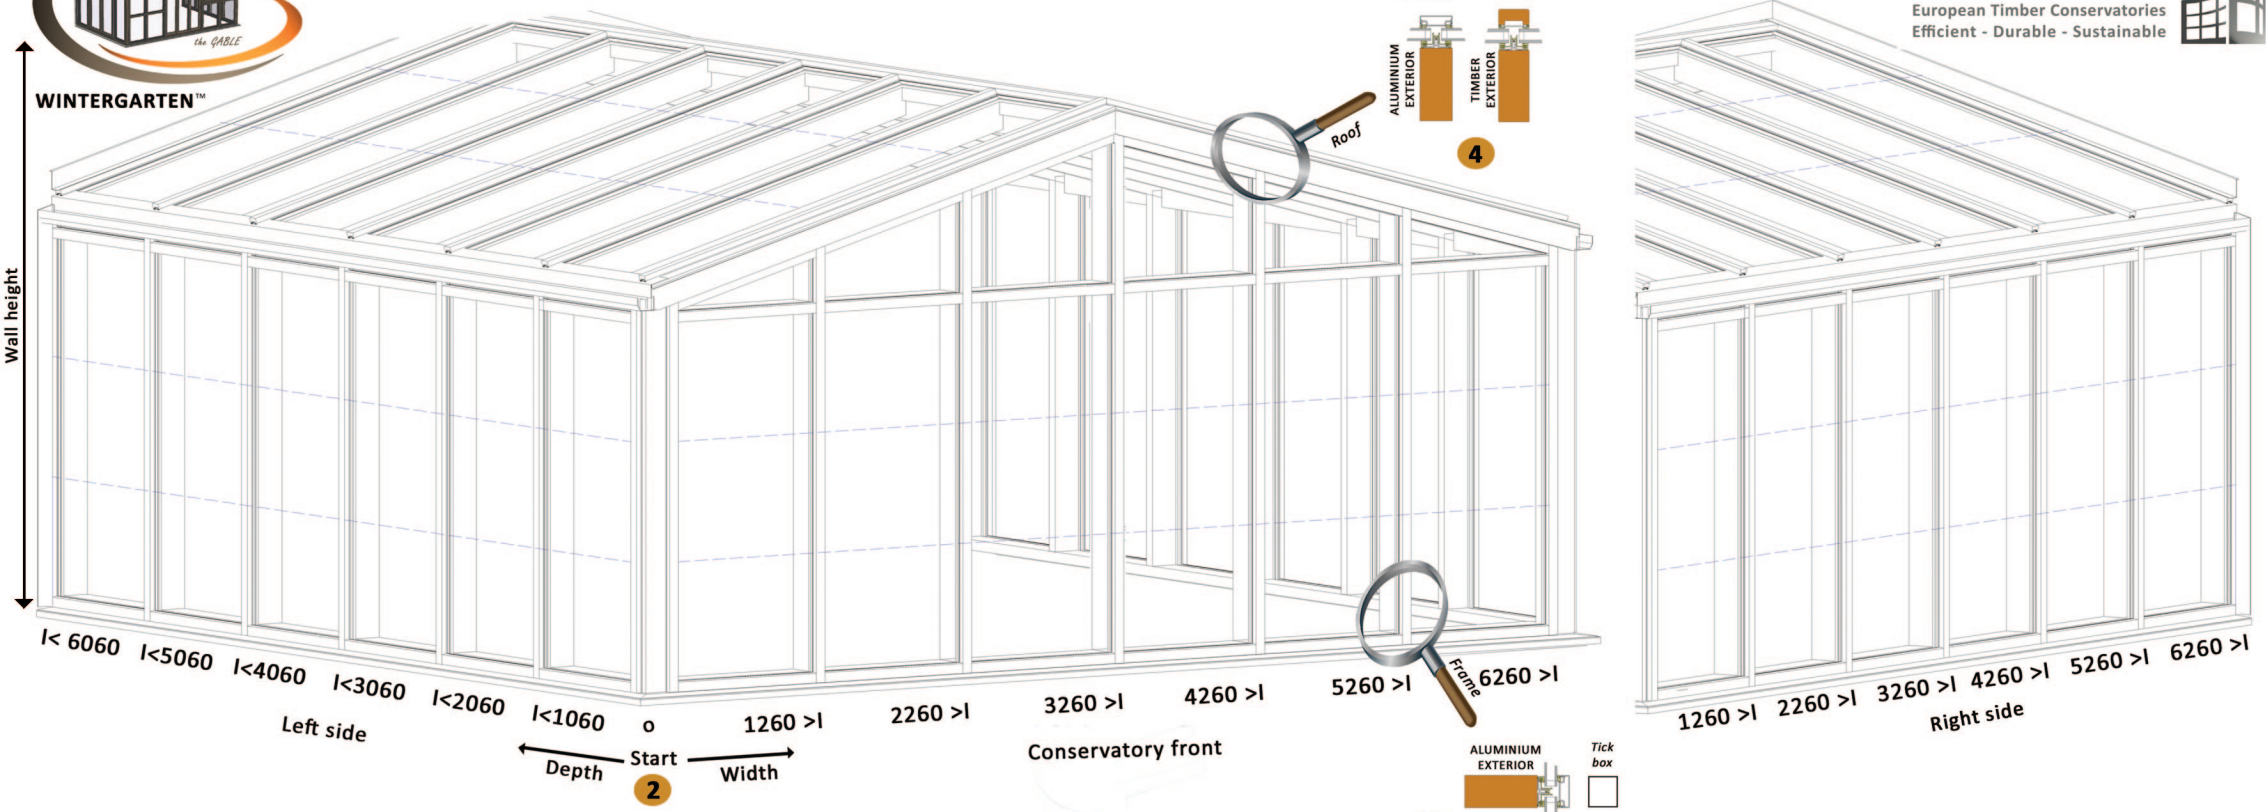

WINTERGARTEN™

7

**Module A** W x H 940 x 660

Tilt-turn window

**Module B** W x H 1940 x 660

Tilt window

**Module C** W x H 940 x 1380

Tilt-turn window

9

**Specifications**

**Timber:** Siberian Larch/Macrocarpa

**Timber finish:** Oil   
Woodstain   
Opaque finish   
Ext. clear coat Adler Ligno+

**Glass:** Standard double glazing (U2.7)   
LowE double glazing (U1.1)   
Argon filling/Thermix spacers

**Alum. finish:** Standard Dulux finish   
Dulux Duratec finish

**Handle colour:** Silver   
Bronze

8

**Module E** W x H 940 x 2100

**Module F** W x H 1940 x 2100

**Module G** W x H 2940 x 2100

Tilt-turn door

Standard door

specify in- or outward opening

specify in- or outward opening

Tilt window

Module H-SLOPE

Module I-ROOF

Mechanical roof ventilator

Wall height: 3