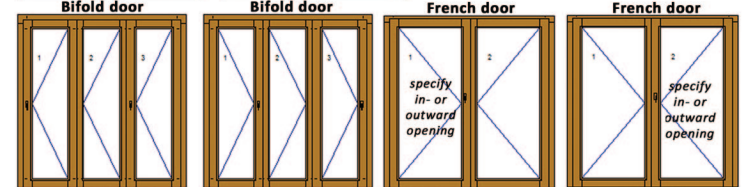

Wall height: 3

_____ mm

Window/door exterior 6

☐ Timber ☐ Aluminium

Blinds:
Please enquire for our honeycomb and pleated blind packages that we supply with our conservatories.

www.euroblinds.co.nz