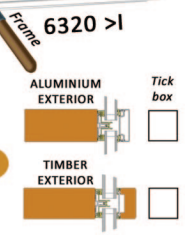

**XL**

1

WINTERGARTEN™

Wall height

4

5

**Specifications 9**

**Timber :**  Siberian Larch/Macrocarpa