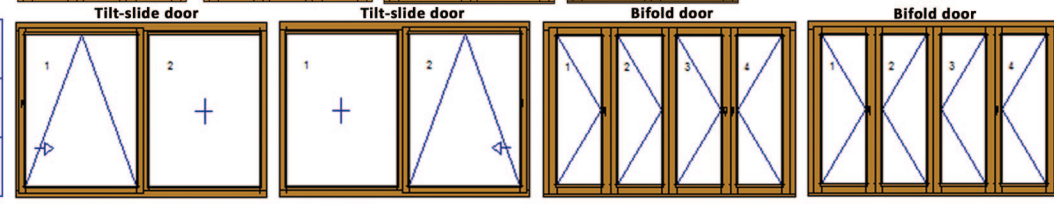

Wall height: 3

_____ mm

Window/door exterior 6

☐ Timber ☐ Aluminium

Blinds:
Please enquire for our honeycomb and pleated blind packages that we supply with our conservatories.

www.euroblinds.co.nz