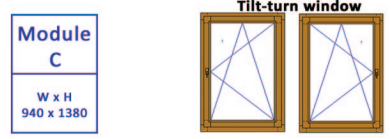

**XL**

1

WINTERGARTEN™

Wall height

4

5

**Specifications 9**

**Timber :**  Siberian Larch/Macrocarpa