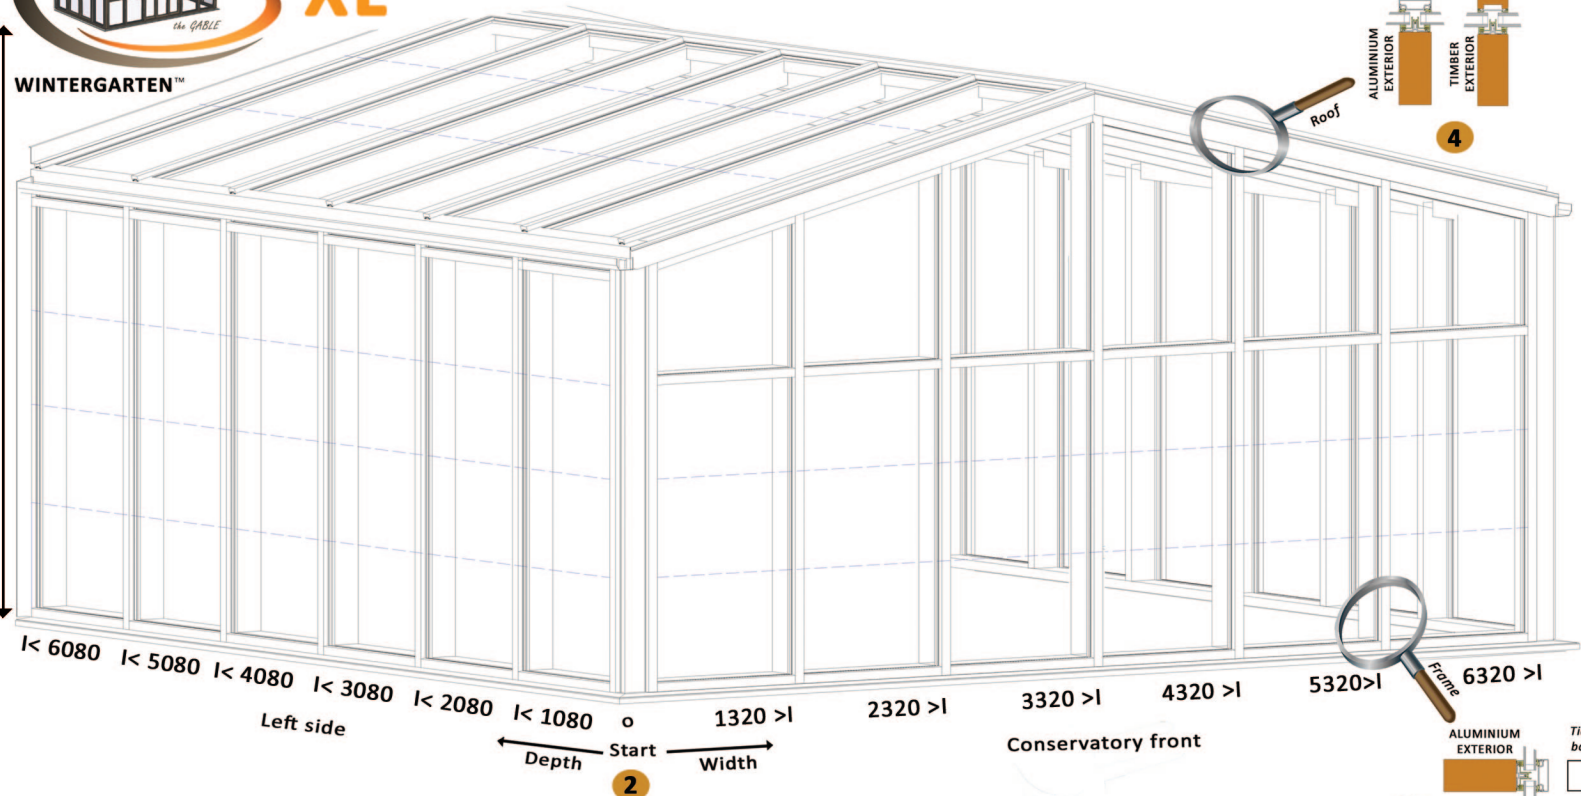

**XL**

1

WINTERGARTEN™

Wall height

4

5

**Specifications 9**

**Timber :**  Siberian Larch/Macrocarpa

*If applicable*

**Handle colour:**  Silver  Bronze

**Wall height: 3**

\_\_\_\_\_ mm

**Window/door exterior 6**

Timber  Aluminium

**Blinds:**  
Please enquire for our honeycomb and pleated blind packages that we supply with our conservatories.