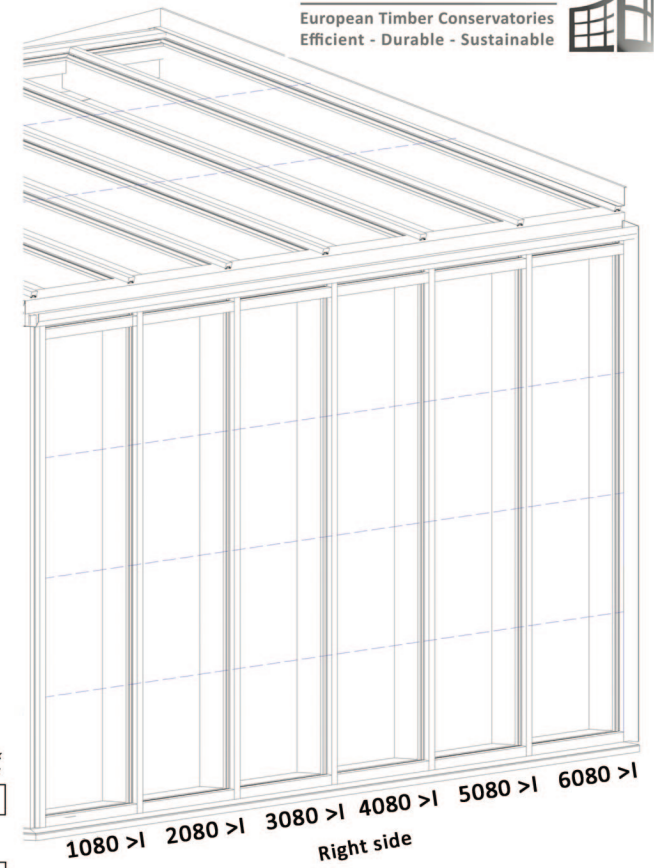

**XL**

1

WINTERGARTEN™

Wall height

4

5

**Specifications 9**

**Timber :**  Siberian Larch/Macrocarpa