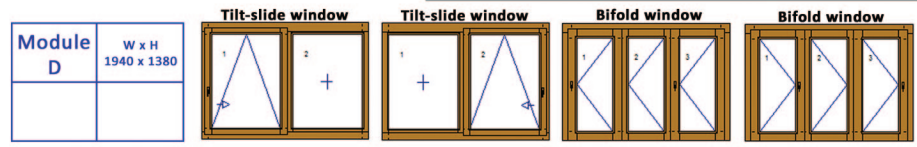

**XL**

1

WINTERGARTEN™

Wall height

4

5

**Specifications 9**

**Timber :**  Siberian Larch/Macrocarpa