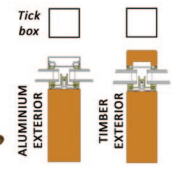

**XL**

1

WINTERGARTEN™

Wall height

4

5

**Specifications 9**

**Timber :**  Siberian Larch/Macrocarpa

**Timber finish:**  Oil  Woodstain  Opaque finish  Ext.clear coat Adler Ligno+

**Glass:**  Standard double glazing (U2.7)  LowE double glazing (U1.1)  Argon filling/Thermix spacers

**Alum. finish:**  Standard Dulux finish  Dulux Duratec finish