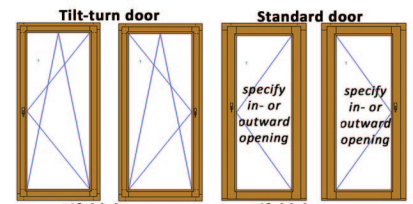

Wall height: 3

_____ mm

Window/door exterior 6

☐ Timber ☐ Aluminium

Blinds:
Please enquire for our honeycomb and pleated blind packages that we supply with our conservatories.

www.euroblinds.co.nz